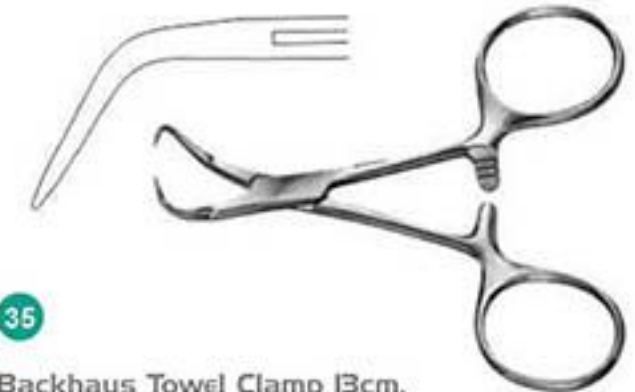

35 Backhaus Towel Clamp 13cm. 12 pieces