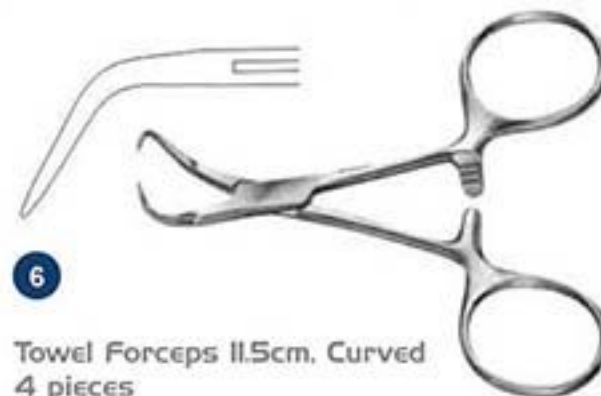

10 Iris Scissors Delicate Curved 11.5cm

11 Iris Scissors Delicate Straight 11.5cm

12 TC Halsey Needle Holder 12cm

**LIPS REDUCTION SET TS-20320**

1 Round Bowl Small 2 oz 2 pieces

2 Blade Handle with Scale 12.5cm

3 Micro Adson Tissue Forceps 12cm

4 Bishop Harmon Micro Forceps 8.5cm

5 Iris Scissors Delicate Straight 11.5cm

6 Towel Forceps 11.5cm, Curved 4 pieces

7 Iris Scissors Delicate Curved 11.5cm

8 Hartman Mosquito Forceps 10cm Curved