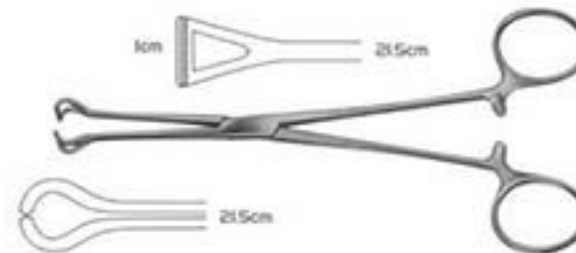

17

Crile Forceps 14cm. Curved 12 pieces

18

Tissue Forceps 14.5cm. Non Toothed 2 piece

19 Tissue Forceps 20cm. Non Toothed  
2 pieces

20 Tissue Forceps 14.5cm. 1x2 Toothed  
3 pieces

21 Tissue Forceps 20cm. 1x2 Toothed

22 Russian Tissue Forceps 20cm 2 pieces

23 TC Mayo-Hegar N/H 15cm 2 pieces

24 TC Mayo-Hegar N/H 18cm 2 pieces

25 Operating Scissors 14.5cm. Sharp/Blunt. Straight 2 pieces

26 Operating Scissors 14.5cm. Sharp/Blunt. Curved 2 pieces

27 Stevens Tenotomy Scissors Curved 11.5cm

28 Probe w/ Eye 15 cm 2 pieces

29 Babcock Intestinal Forceps 16cm 2 pieces

30 Babcock Intestinal Forceps 20cm. 2 pieces

31 Allis Tissue Forceps 4 x 5 Teeth 15cm 3 pieces