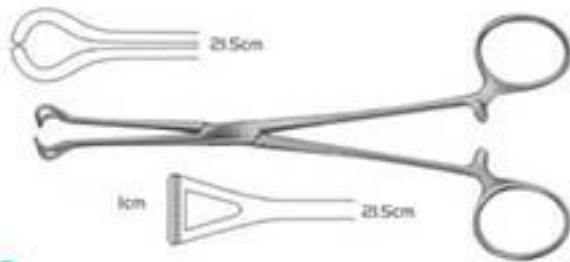

2 Babcock Tissue Grasping Forceps 16cm