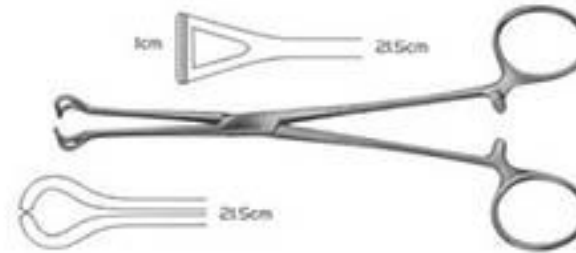

30 Babcock Intestinal Forceps 20cm. 2 pieces