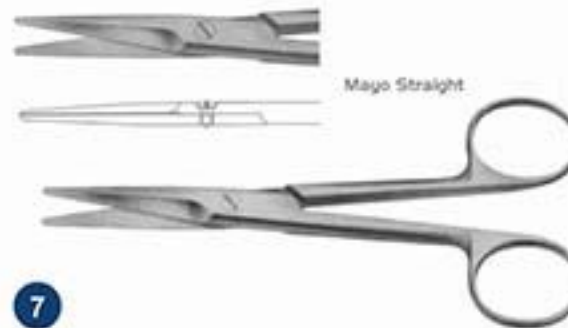

Instrument tray with lid 30x20x5cm

5

Gallipot 150 ml - 6 oz

6

Kocher Forceps 16cm. Curved

7

Mayo Scissors 15cm. Straight

8

English Toe Dissecting Forceps. Plain. 14cm

9

Mayo Hegar needle holder - 18cm

10

Tissue Forceps 16cm. Non Toothed

11

Rampley Sponge Holding Forceps 18cm

12