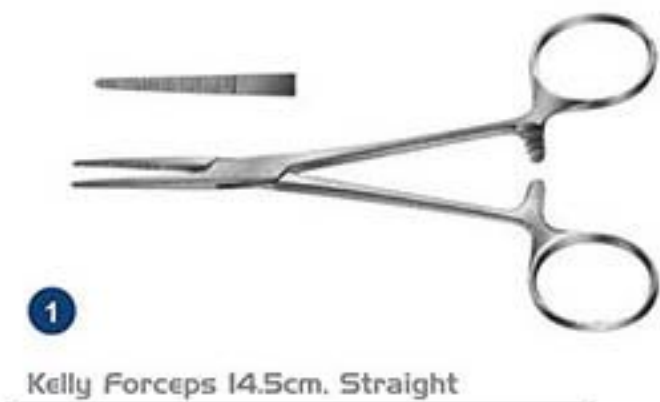

**18**  
Crilewood Needle Holder 15cm

**16**  
Probe With Eye 14cm

**19**  
Sterilizing Tray with Cover 20x30cm

**DISSECTING SET**

**TS-20150**

**1**  
Kelly Forceps 14cm, Straight

**2**  
Kelly Forceps 14cm, Curved

**3**  
Dissecting Scissors 14.5cm, Straight

**4**  
Dissecting Scissors 14.5cm, Curved

**5**  
Tissue Forceps 14cm, 1x2 Toothed

**6**  
Scalpel Handle No. 4

**7**  
Director Probe 14cm

**8**  
Splinter Forceps 11cm

**9**  
Double ended Blunt Probe 14cm

**10**  
Leather Case

**1**  
Kelly Forceps 14.5cm, Straight

**2**  
Kelly Forceps 14.5cm, Curved

**3**  
Needle Holder 15cm

**4**  
Mosquito Forceps Straight 12.5cm

**5**  
Mosquito Forceps Curved 12.5cm