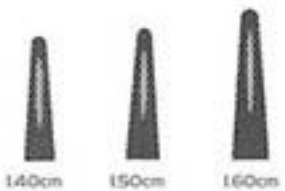

Kidney Dish 25cm. Large

**TS-20280**

**1**  
Adson Tissue Forceps 12cm, 1x2 Toothed

**2**  
Kidney Dish 25cm, Large

**3**  
Needle Holder 15cm

**4**  
Iris Scissors 11.5cm.

**SUTURE SET TS-20290**

**1**  
Kidney Dish 20cm, Medium

**2**  
Tissue Forceps 16cm, 1x2 Toothed

**3**  
Needle Holder 18cm.

**4**  
Sponge Holding Forceps 15cm

**5**  
Tissue Forceps 14.5cm, Non Toothed

**6**  
Suture Scissors 11cm

**7**  
Artery Forceps 13 cm Straight 2 pieces