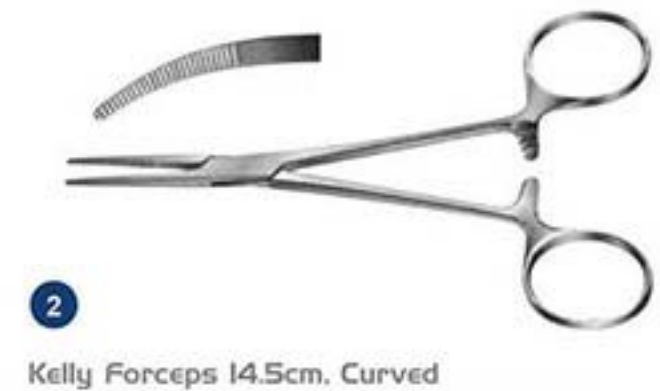

**18**  
Crilewood Needle Holder 15cm

**16**  
Probe With Eye 14cm

**19**  
Sterilizing Tray with Cover 20x30cm

**DISSECTING SET**

**TS-20150**

**1**  
Kelly Forceps 14cm, Straight

**2**  
Kelly Forceps 14cm, Curved

**3**  
Dissecting Scissors 14.5cm, Straight

**4**  
Dissecting Scissors 14.5cm, Curved

**5**  
Tissue Forceps 14cm, 1x2 Toothed

**6**  
Scalpel Handle No. 4

**7**  
Director Probe 14cm

**8**  
Splinter Forceps 11cm

**9**  
Double ended Blunt Probe 14cm

**10**  
Leather Case

**1**  
Kelly Forceps 14.5cm, Straight

**2**  
Kelly Forceps 14.5cm, Curved

**3**  
Needle Holder 15cm

**4**  
Mosquito Forceps Straight 12.5cm

**5**  
Mosquito Forceps Curved 12.5cm