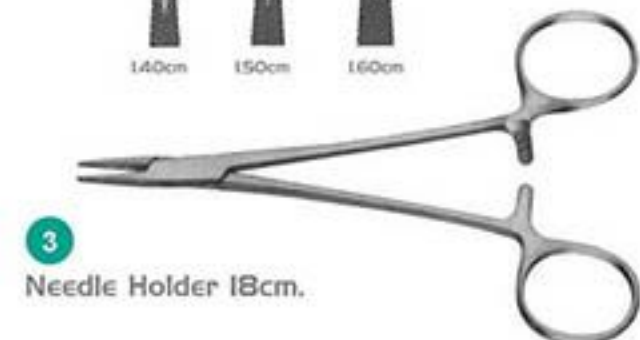

Kidney Dish 25cm. Large

**TS-20280**

**1**  
Adson Tissue Forceps 12cm, 1x2 Toothed

**2**  
Kidney Dish 25cm, Large

**3**  
Needle Holder 15cm

**4**  
Iris Scissors 11.5cm.

**SUTURE SET TS-20290**

**1**  
Kidney Dish 20cm, Medium

**2**  
Tissue Forceps 16cm, 1x2 Toothed

**3**  
Needle Holder 18cm.

**4**  
Sponge Holding Forceps 15cm

**5**  
Tissue Forceps 14.5cm, Non Toothed

**6**  
Suture Scissors 11cm

**7**  
Artery Forceps 13 cm Straight 2 pieces

**8**  
Scalpel Handle

**9**  
Stainless Steel Tray 30x20x5cm

**TS-20300**

**1**  
Castriviejo Caliper 20 mm range, 8.5cm

**2**  
Bishop-Harman Micro Forceps 8.5cm

**3**  
Blade Handle With Scale 12.5cm

**4**  
Fine Adson-Brown Tissue Forceps  
7x7 teeth, 12cm 2 pieces