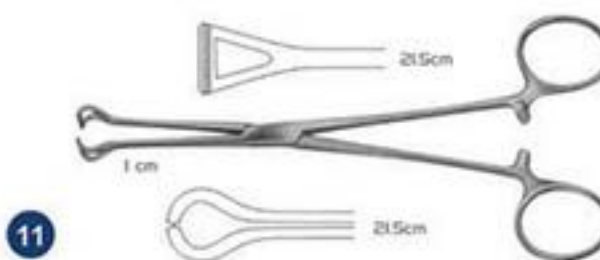

7

Backhaus Towel Clamp 11cm, 8 pieces

8

Artery Forceps 13cm, Curved

9

Artery Forceps 15cm - 18cm, Straight

10

Allis Tissue Forceps 15cm, 4x5 teeth

11

Bebcock Tissue Forceps 16cm

12

TC Adson Forceps 12cm, Non Toothed

13

Adson Tissue Forceps 12cm, 1x2 toothed

14

Tissue Forceps 14.5cm, Non Toothed