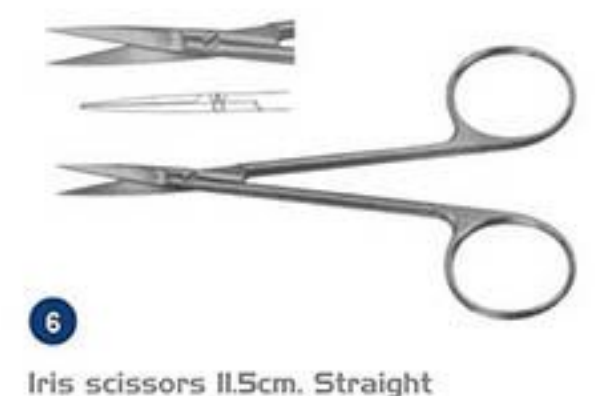

**3**  
Dissecting Scissors 14.5cm, Straight

**4**  
Dissecting Scissors 14.5cm, Curved

**5**  
Tissue Forceps 14cm, 1x2 Toothed

**6**  
Scalpel Handle No. 4

**7**  
Director Probe 14cm

**8**  
Splinter Forceps 11cm

**9**  
Double ended Blunt Probe 14cm

**10**  
Leather Case

**1**  
Kelly Forceps 14.5cm, Straight

**2**  
Kelly Forceps 14.5cm, Curved

**3**  
Needle Holder 15cm

**4**  
Mosquito Forceps Straight 12.5cm

**5**  
Mosquito Forceps Curved 12.5cm

**6**  
Iris scissors 11.5cm, Straight

**7**  
Scalpel Handle No. 4

**8**  
Scalpel Handle No. 3

**9**  
Tissue Forceps 14.5cm, Non  
Toothed, Serrated

**10**  
Tissue Forceps 14.5cm, Toothed 1x2

**11**  
Suture Scissors 13cm