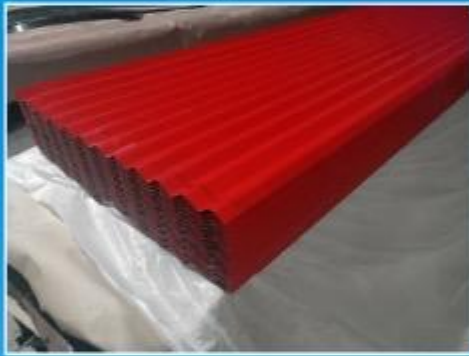

GI GL PPGI PPGL CRO CRFH
HRC WIRE ROD

Corrugated Steel Sheet

Corrugated Steel Sheet

Corrugated Steel Sheet

GI GL PPGI PPGL CRO CRFH
HRC WIRE ROD

Color Coated Steel Coils /
Pre-painted Galvanized Steel Coils

Color Coated Steel Coils /
Pre-painted Galvalume Steel Coils

Color Coated Steel Coils /
Pre-painted Galvanized Steel Coils

GI GL PPGI PPGL CRC CRFH
HRC WIRE ROD

Cold Rolled Steel Full Hard

Cold Rolled Steel Coils