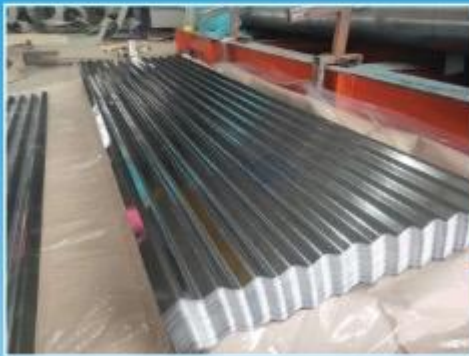

GI GL PPGI PPGL CRO CRFH
HRC WIRE ROD

Corrugated Steel Sheet

Corrugated Steel Sheet

Corrugated Steel Sheet

GI GL PPGI PPGL CRO CRFH
HRC WIRE ROD

Color Coated Steel Coils /
Pre-painted Galvanized Steel Coils

Color Coated Steel Coils /
Pre-painted Galvalume Steel Coils

Color Coated Steel Coils /
Pre-painted Galvanized Steel Coils

GI GL PPGI PPGL CRC CRFH
HRC WIRE ROD

Cold Rolled Steel Full Hard

Cold Rolled Steel Coils