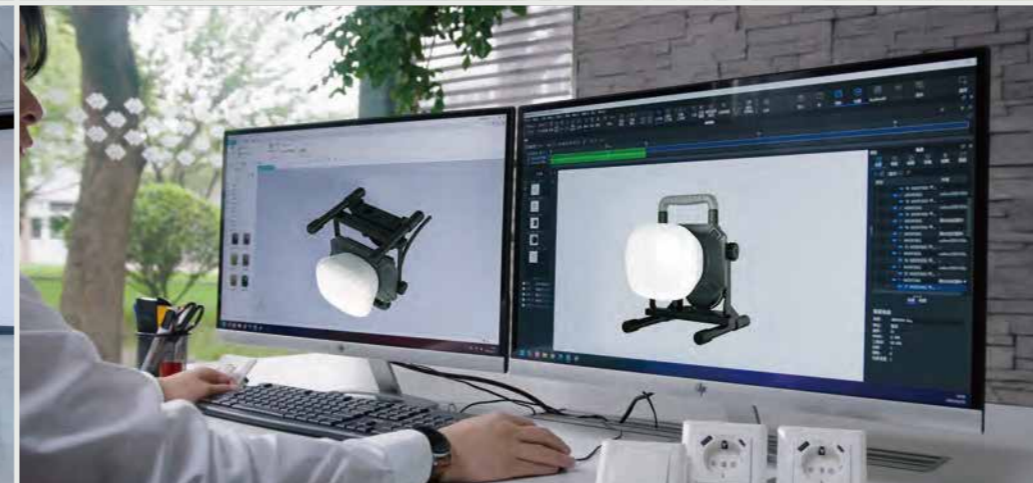

Everlab Innovation - More than a lighting factory.

Everlab is a Ningbo-based lighting manufacturer specialising in work lights, technical lights and outdoor lights. We're also a full-service provider that goes above and beyond to give each client a competitive edge and a seamless customer experience.

Our mission is to help our customers create market-winning products. Combining innovation and a sharp commercial sense, we consistently hit the sweet spot our clients are looking for in terms of price and quality - whether they're European discounters, big-box DIY retailers, brands or professional market wholesalers.

Our factory

- ODM, OEM and OBM production
- Factory certifications: BSCI, SA8000, FSC
- Product certifications: CE, TÜV GS, SAA, UL
- 30 years of manufacturing experience
- 800 front line workers
- 60 engineers
- 50 injection machines

Our services

- Product design & development
- QA and QC
- China warehousing & consolidation
- Registered off-shelf brands
- Artwork & manuals by in-house marketing team
- Point of sale display solutions