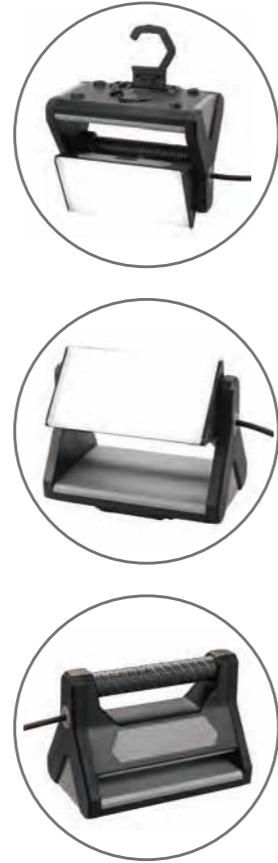

Clip Light DC

Model	Power(W)	Volt(V)	Lumen	Battery(mAh)	IP	Material	Size(in)
150045	10	3.7	900	4400	54	PC	9.25×6.06×3.74
140067	20	3.7	2800	6600	54	PC	9.25×6.06×3.74

3 in 1 Tripod

Model	Power(W)	Volt(V)	Lumen	Battery(mAh)	IP	Material	Size(in)
150044	/	/	/	/	/	Alu+PC	50×50×55.12

Double-Head Rotatable Work Light Tower

Model	Power(W)	Volt(V)	Lumen	Battery(mAh)	IP	Material	Size(in)
140083	2×10	3.7	4700	4400×2	54	ABS+PC+Alu	13.15×6.61×5.83

Y-Light AC

Model	Power(W)	Volt(V)	Lumen	Battery(mAh)	IP	Material	Size(in)
140005	30	120	2400	/	54	ABS+Steel	9.11×5.55×6.77