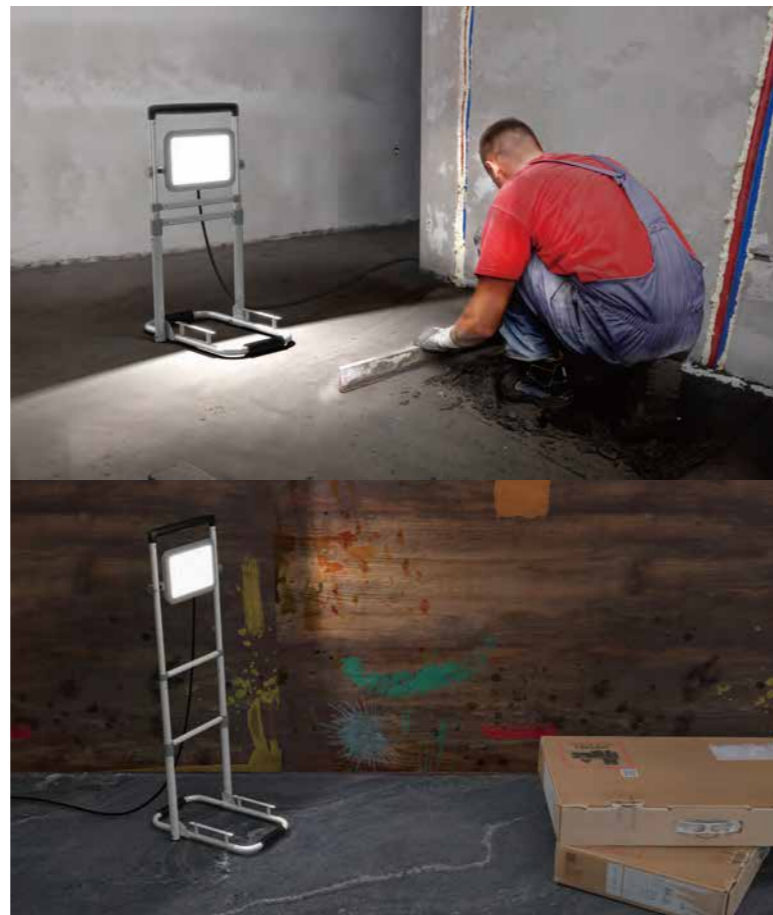

Work Light Superflex AC

Model	Power(W)	Volt(V)	Lumen	Battery(mAh)	IP	Material	Size(in)
150061	50	120	6500	/	65	Alu, Iron, PC	11.89×16.54×40.94