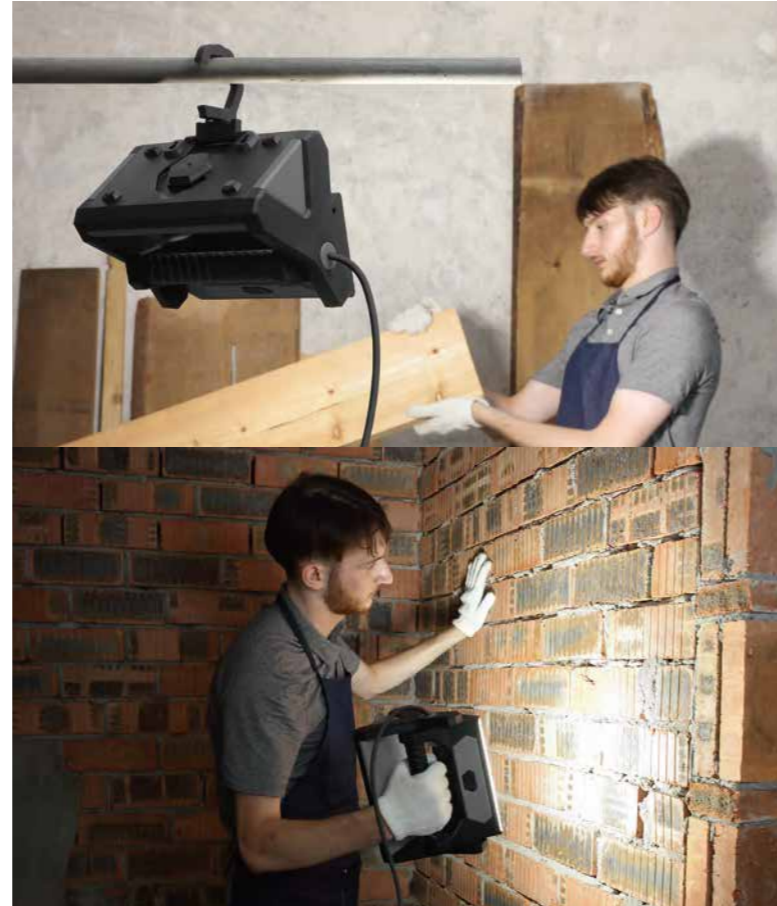

Y-Light AC

Model	Power(W)	Volt(V)	Lumen	Battery(mAh)	IP	Material	Size(in)
140005	30	120	2400	/	54	ABS+Steel	9.11×5.55×6.77