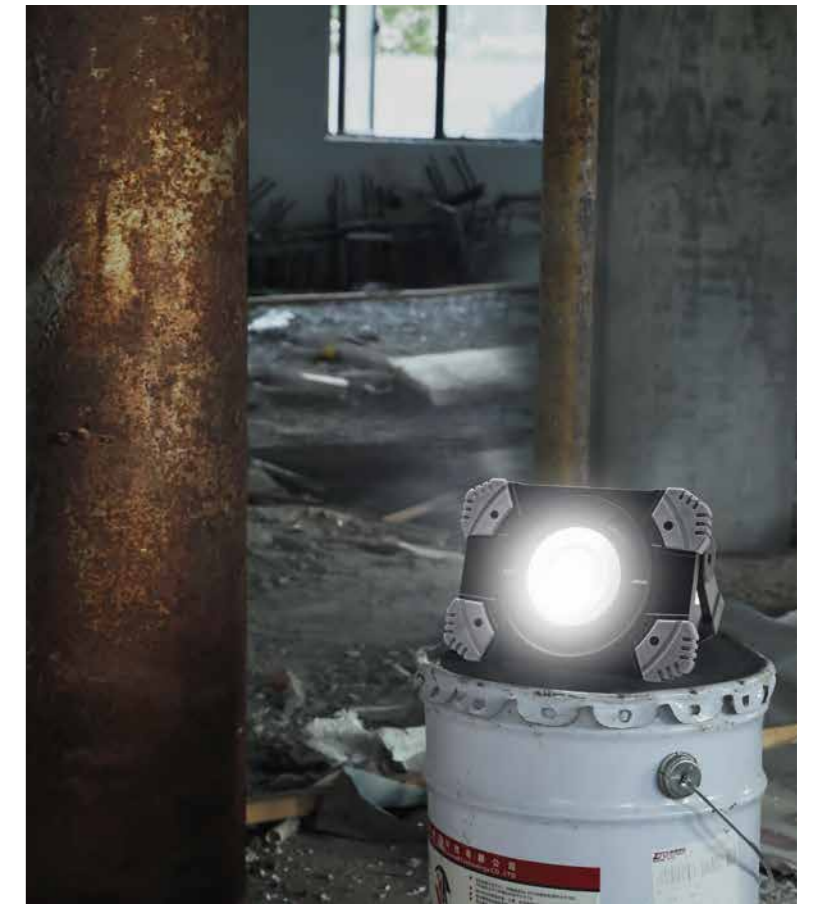

Model	Power(W)	Volt(V)	Lumen	Battery(mAh)	IP	Material	Size(in)
150062	10	3.7	1000	4400	54	Plastic, TPR	5.63×4.06×1.69
150063	20	3.7	2000	6600	54	Plastic, Alu, TPR	6.34×4.25×1.77