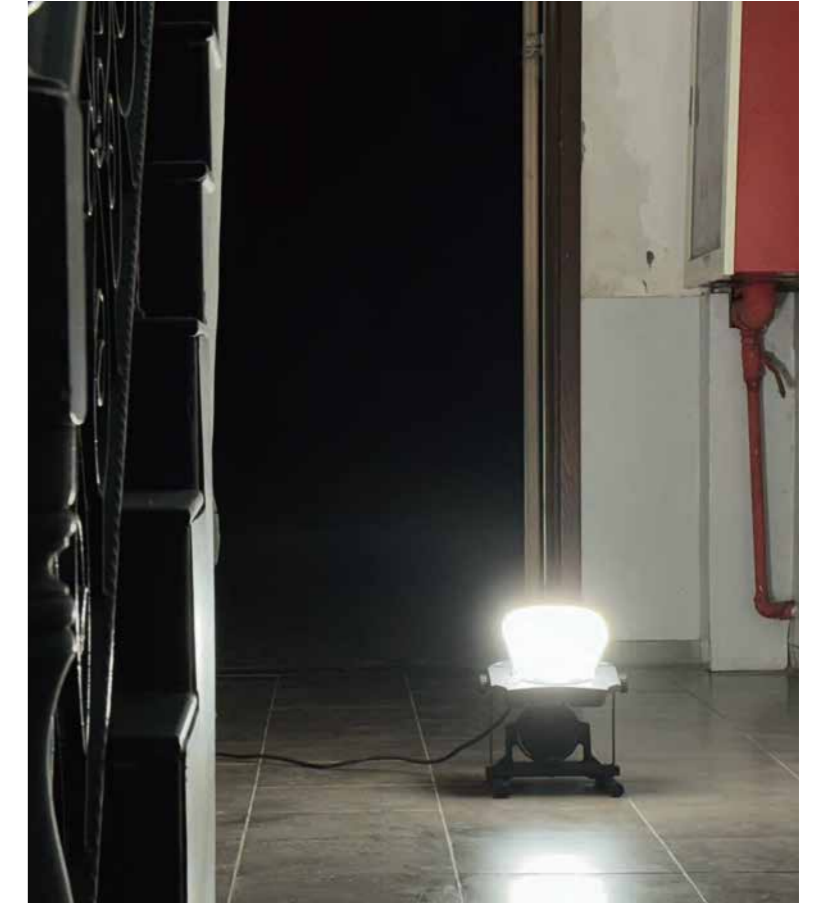

Work Light 2in1, 360° & Focus Light DC

Model	Power(W)	Volt(V)	Lumen	Battery(mAh)	IP	Material	Size(in)
150057	30	3.7	2700	6600	54	Alu+PC	10.04×8.61×12.20
150058	50	3.7	4500	11000	54	Alu+PC	10.04×8.61×12.20