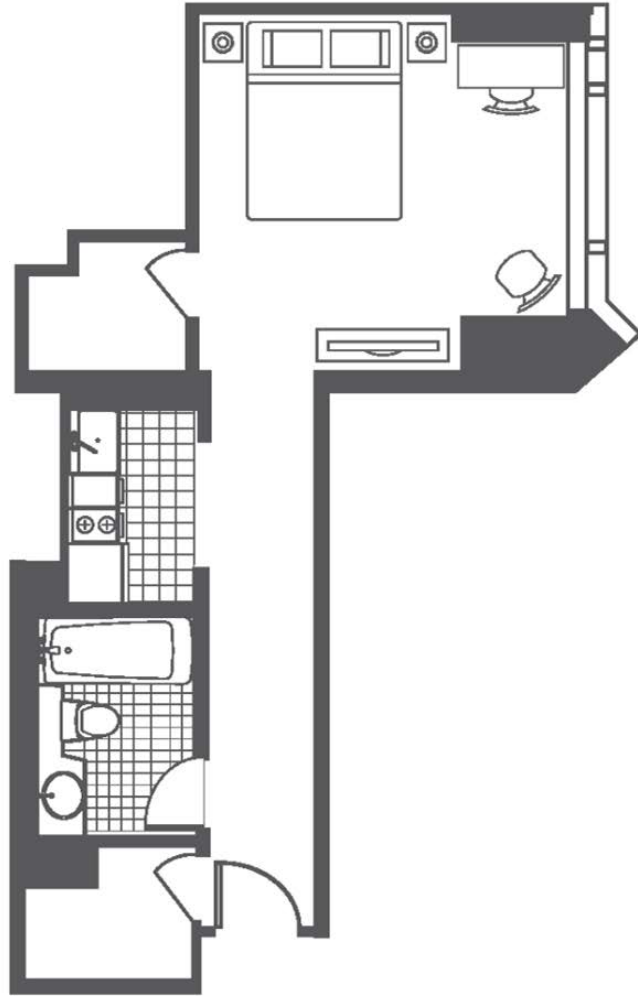

Floor Plans

SUPERIOR QUEEN GUEST ROOM
440 SQ FT