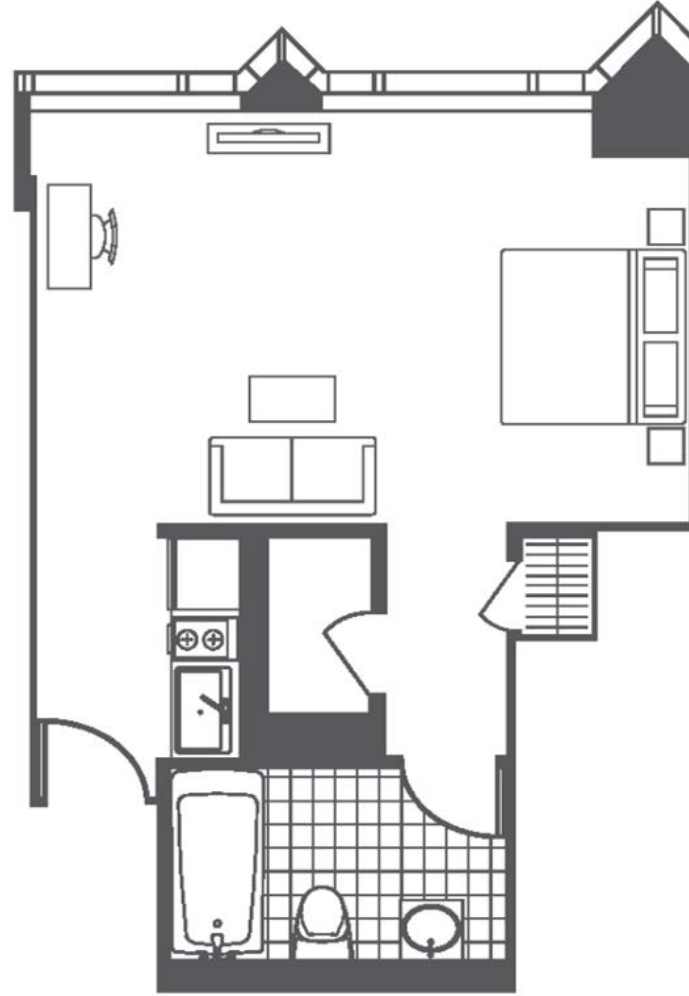

ROOM TYPES

Executive Park View One-Bedroom Suite

Our generous 950 sq ft (88 m²) suites provide sweeping views of Central Park through 10 ft floor-to-ceiling windows. Each accommodation features a separate living room with a queen-sized sofa bed, extra half bath, dining area, handcrafted Schonbek chandeliers, and full European-style kitchens.

ROOM TYPES

Two-Bedroom Park View Suite

The largest of our luxury hotel rooms at 1,350 – 1,540 sq ft (125 m² - 144 m²), our two-bedroom suite displays unparalleled views overlooking Central Park from floor-to-ceiling windows alongside two full baths accompanying each bedroom, an extra half bath, full European-style kitchens, a sophisticated dining area, and a plush velvet queen-sized sofa bed.

Floor Plans

SUPERIOR QUEEN GUEST ROOM
440 SQ FT

JUNIOR SUITE
460 SQ FT

DELUXE KING GUEST ROOM
460 SQ FT

Floor Plans

EXECUTIVE CITY VIEW ONE-BEDROOM SUITE
700 SQ FT

PARK VIEW ONE-BEDROOM SUITE
700 SQ FT

EXECUTIVE PARK VIEW ONE-BEDROOM SUITE
950 SQ FT