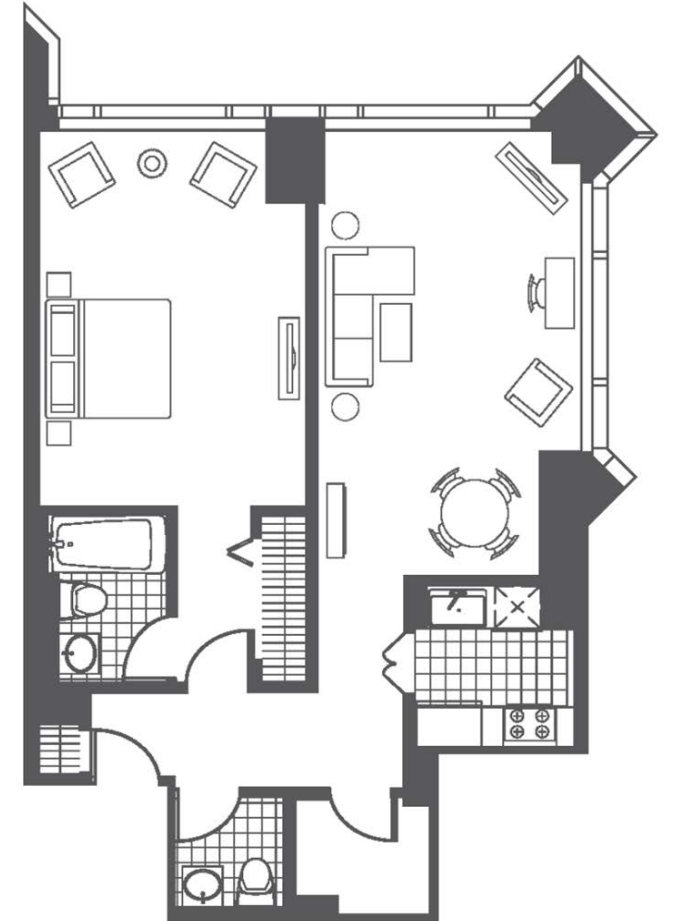

ROOM TYPES

Executive Park View One-Bedroom Suite

Our generous 950 sq ft (88 m²) suites provide sweeping views of Central Park through 10 ft floor-to-ceiling windows. Each accommodation features a separate living room with a queen-sized sofa bed, extra half bath, dining area, handcrafted Schonbek chandeliers, and full European-style kitchens.

ROOM TYPES

Two-Bedroom Park View Suite

The largest of our luxury hotel rooms at 1,350 – 1,540 sq ft (125 m² - 144 m²), our two-bedroom suite displays unparalleled views overlooking Central Park from floor-to-ceiling windows alongside two full baths accompanying each bedroom, an extra half bath, full European-style kitchens, a sophisticated dining area, and a plush velvet queen-sized sofa bed.

Floor Plans

SUPERIOR QUEEN GUEST ROOM
440 SQ FT

JUNIOR SUITE
460 SQ FT

DELUXE KING GUEST ROOM
460 SQ FT

Floor Plans

EXECUTIVE CITY VIEW ONE-BEDROOM SUITE
700 SQ FT

PARK VIEW ONE-BEDROOM SUITE
700 SQ FT

EXECUTIVE PARK VIEW ONE-BEDROOM SUITE
950 SQ FT

Floor Plans

**PARK VIEW TWO-BEDROOM
SUITE**
1,350 SQ FT

**PARK VIEW TWO-BEDROOM
SUITE**
1,550 SQ FT

HOTEL AMENITIES

Trump Spa

Featuring a curated array of luxury treatments, our 6,000 sq ft Trump Spa® will leave you feeling refreshed, relaxed, and renewed.