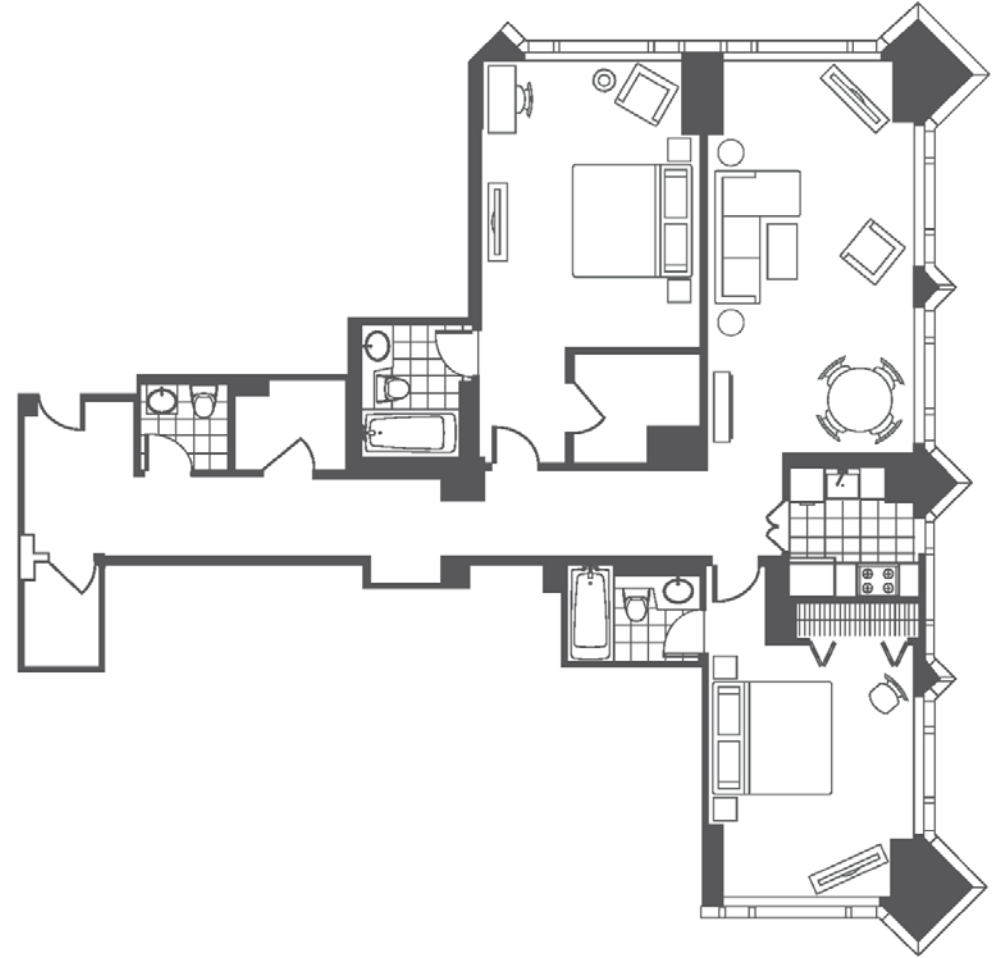

**PARK VIEW TWO-BEDROOM
SUITE**
1,550 SQ FT