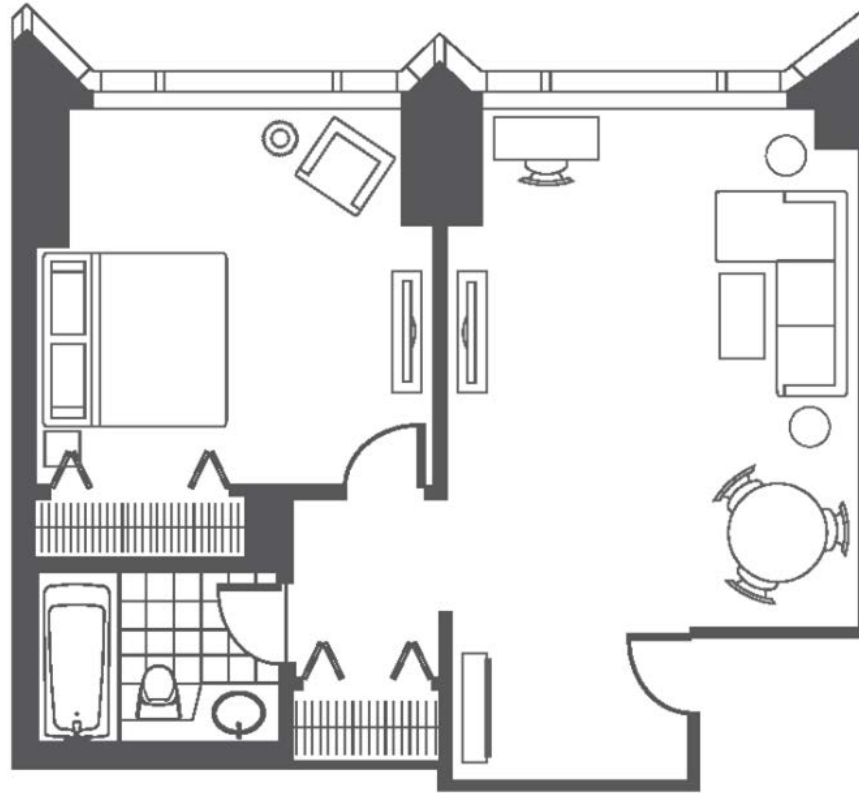

ROOM TYPES

Two-Bedroom Park View Suite

The largest of our luxury hotel rooms at 1,350 – 1,540 sq ft (125 m² - 144 m²), our two-bedroom suite displays unparalleled views overlooking Central Park from floor-to-ceiling windows alongside two full baths accompanying each bedroom, an extra half bath, full European-style kitchens, a sophisticated dining area, and a plush velvet queen-sized sofa bed.

Floor Plans

SUPERIOR QUEEN GUEST ROOM
440 SQ FT

JUNIOR SUITE
460 SQ FT

DELUXE KING GUEST ROOM
460 SQ FT

Floor Plans

EXECUTIVE CITY VIEW ONE-BEDROOM SUITE
700 SQ FT

PARK VIEW ONE-BEDROOM SUITE
700 SQ FT

EXECUTIVE PARK VIEW ONE-BEDROOM SUITE
950 SQ FT