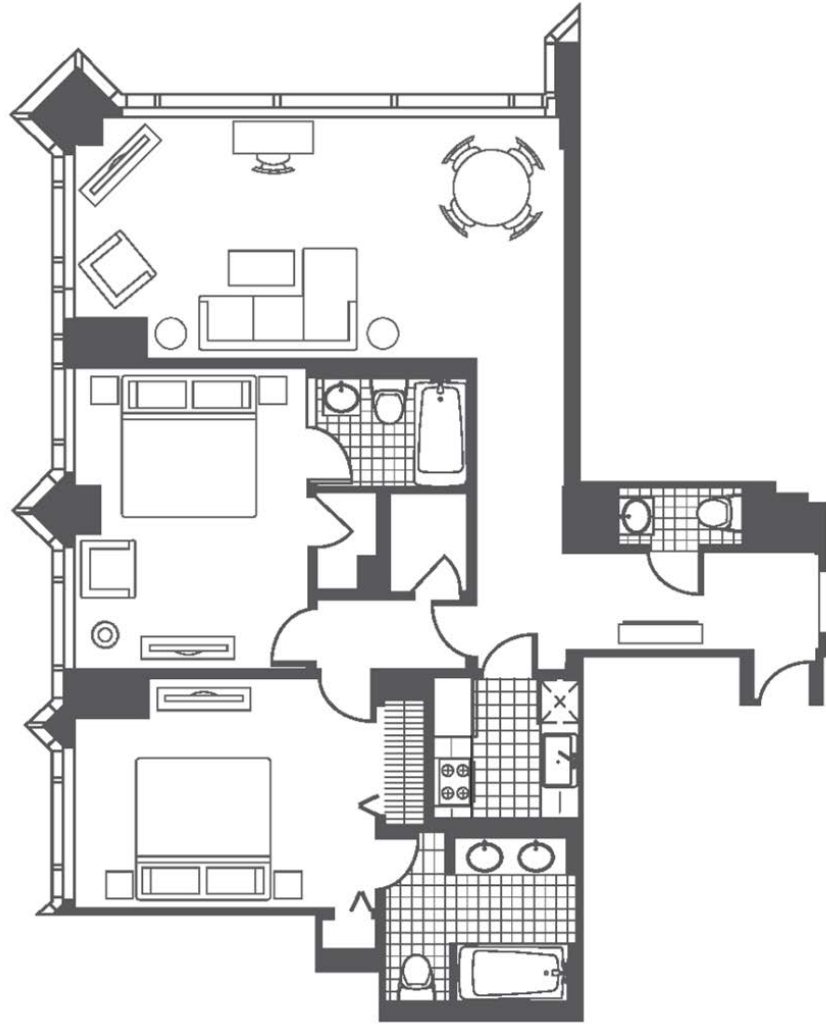

Floor Plans

**PARK VIEW TWO-BEDROOM
SUITE**
1,350 SQ FT