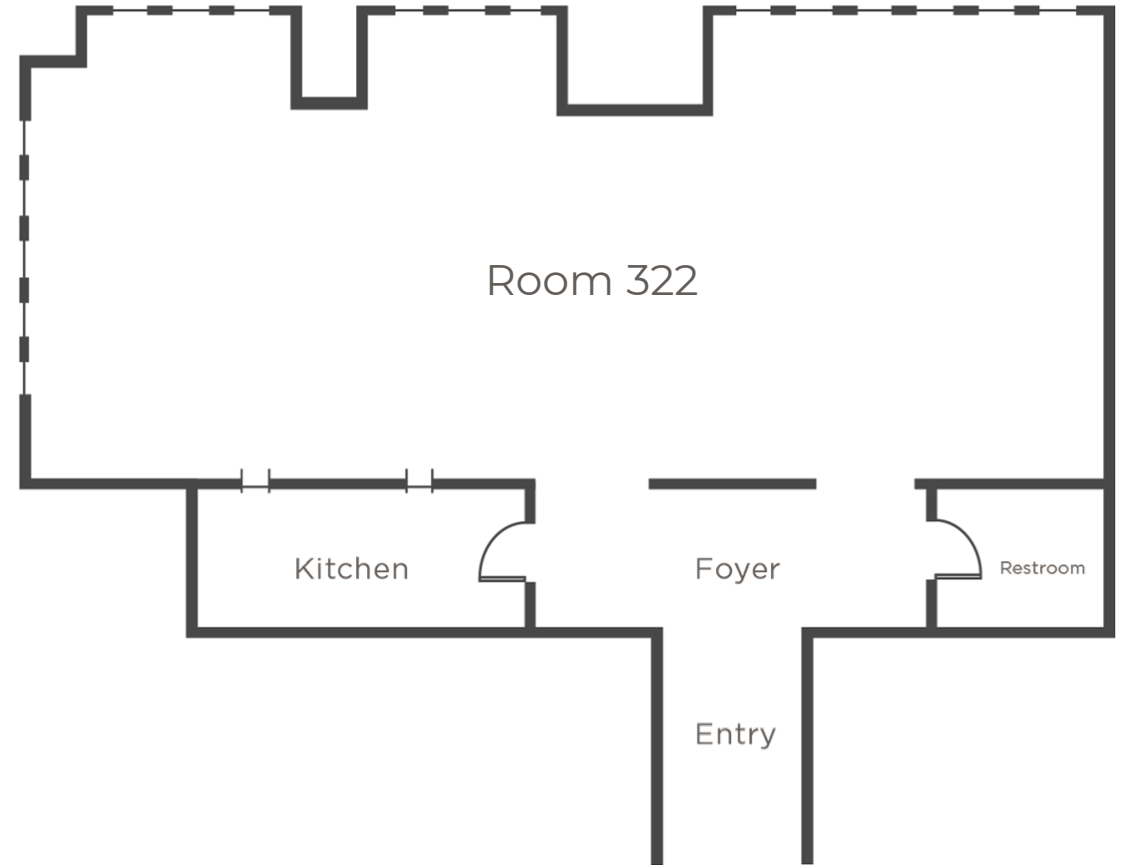

For a Lasting Impression

Floor Plan

Room 322

- Sophistication meets intimacy at the Trump International Hotel & Tower® New York. Enjoy the best of both worlds at our conference rooms in NYC when you reserve the Trump Executive Boardroom for your next business meeting, conference or intimate social event in New York. Elegantly appointed, this 5 star event space features world-class technology, all overseen by our expert staff who execute on every last detail.
- Catering by Michelin-star Chef, Jean-Georges

Durland Room

- Located on the concourse level, our state-of-the-art boardroom is pre-set for 10 guests on a fixed marble table, equipped with two private phone-lines, wireless connectivity, and videoconferencing capabilities.
- Catering by Michelin-star chef, Jean-Georges.