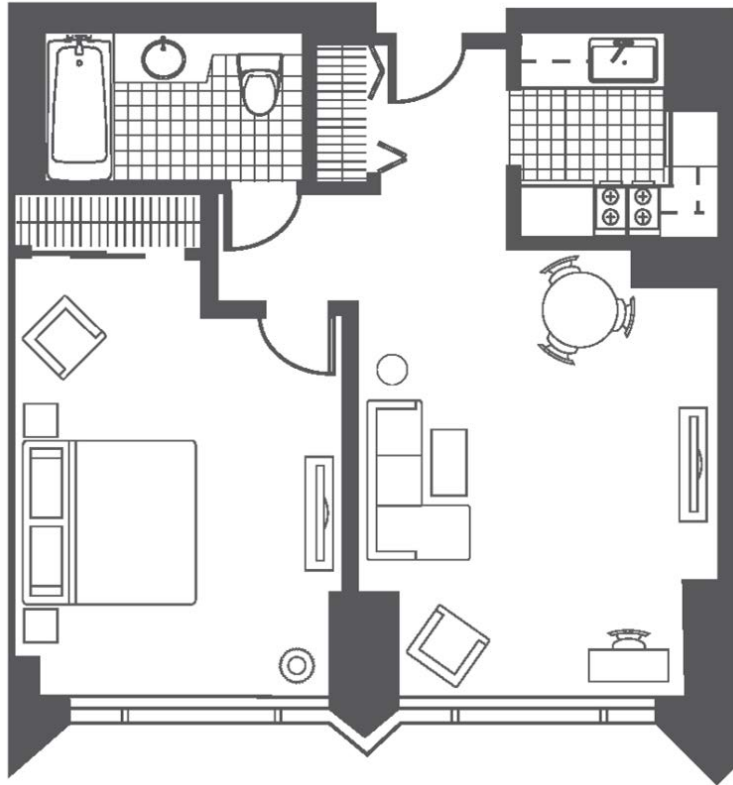

ROOM TYPES

Two-Bedroom Park View Suite

The largest of our luxury hotel rooms at 1,350 – 1,540 sq ft (125 m² - 144 m²), our two-bedroom suite displays unparalleled views overlooking Central Park from floor-to-ceiling windows alongside two full baths accompanying each bedroom, an extra half bath, full European-style kitchens, a sophisticated dining area, and a plush velvet queen-sized sofa bed.

Floor Plans

SUPERIOR QUEEN GUEST ROOM
440 SQ FT

JUNIOR SUITE
460 SQ FT

DELUXE KING GUEST ROOM
460 SQ FT

Floor Plans

EXECUTIVE CITY VIEW ONE-BEDROOM SUITE
700 SQ FT

PARK VIEW ONE-BEDROOM SUITE
700 SQ FT

EXECUTIVE PARK VIEW ONE-BEDROOM SUITE
950 SQ FT