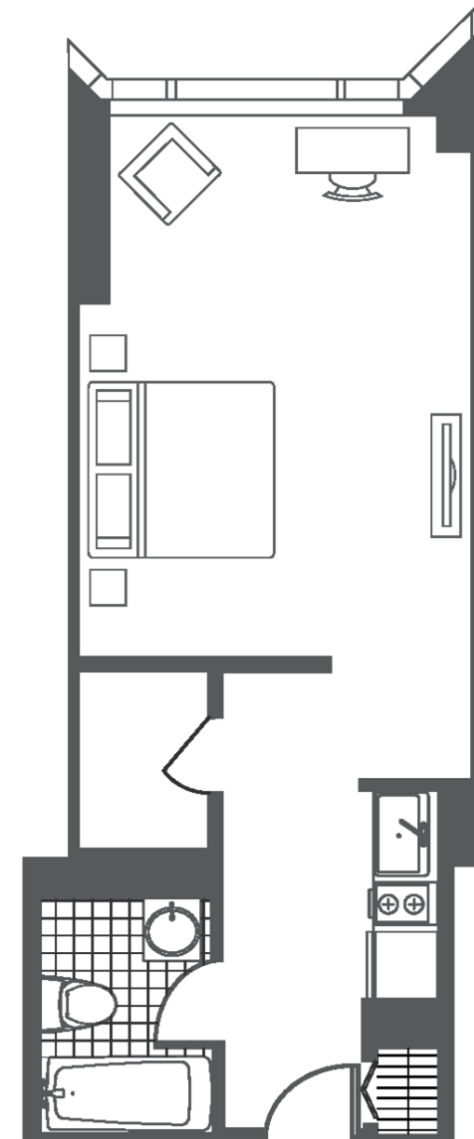

DELUXE KING GUEST ROOM
460 SQ FT